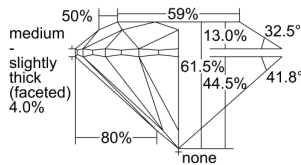

GIA®

FACSIMILE

GIA REPORT 3425208304

Verify this report at GIA.edu

GIA NATURAL DIAMOND DOSSIER®

February 04, 2022
GIA Report Number **3425208304**
Shape and Cutting Style ..... **Round Brilliant**
Measurements ..... **5.28 - 5.32 x 3.26 mm**

GRADING RESULTS

Carat Weight ..... **0.55 carat**
Color Grade ..... **D**
Clarity Grade **VVS2**
Cut Grade ..... **Excellent**

ADDITIONAL GRADING INFORMATION

Polish ..... **Excellent**
Symmetry ..... **Excellent**
Fluorescence ..... **Faint**
Clarity Characteristics..... **Cloud, Pinpoint, Internal Graining**
Inscription(s): **GIA 3425208304**

PROPORTIONS

Profile to actual proportions

GRADING SCALES

GIA COLOR SCALE	GIA CLARITY SCALE	GIA CUT SCALE	
D	FLAWLESS	EXCELLENT	
E	INTERNALLY FLAWLESS		
F		VVS₁	VERY GOOD
G	VVS₂		
H	VS₁	GOOD	
I	VS₂		
J	SI₁	FAIR	
K	SI₂		
L	I₁	POOR	
M	I₂		
N	I₃		
O			
P			
Q			
R			
S			
T			
U			
V			
W			
X			
Y			
Z