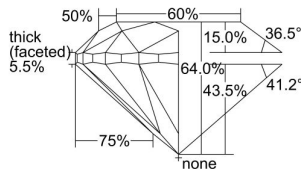

GIA®

FACSIMILE

GIA REPORT 3425242916

Verify this report at GIA.edu

GIA NATURAL DIAMOND DOSSIER®

February 04, 2022
GIA Report Number 3425242916
Shape and Cutting Style ..... Round Brilliant
Measurements ..... 4.15 - 4.19 x 2.67 mm

GRADING RESULTS

Carat Weight ..... 0.30 carat
Color Grade L
Clarity Grade VS1
Cut Grade ..... Very Good

ADDITIONAL GRADING INFORMATION

Polish ..... Excellent
Symmetry ..... Good
Fluorescence ..... None
Clarity Characteristics..Crystal, Indented Natural, Cloud, Pinpoint
Inscription(s): GIA 3425242916

PROPORTIONS

Profile to actual proportions