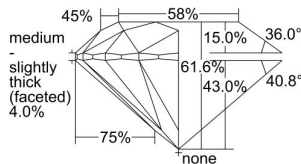

GIA®

FACSIMILE

GIA REPORT 3425590222

Verify this report at GIA.edu

GIA NATURAL DIAMOND DOSSIER®

March 07, 2022
GIA Report Number **3425590222**
Shape and Cutting Style ..... **Round Brilliant**
Measurements ..... **5.13 - 5.16 x 3.17 mm**

GRADING RESULTS

Carat Weight ..... **0.52 carat**
Color Grade ..... **H**
Clarity Grade **S12**
Cut Grade ..... **Excellent**

ADDITIONAL GRADING INFORMATION

Polish ..... **Excellent**
Symmetry ..... **Excellent**
Fluorescence ..... **None**
Clarity Characteristics ..... **Crystal, Cloud**
Inscription(s): **GIA 3425590222**

PROPORTIONS

Profile to actual proportions

GRADING SCALES

GIA COLOR SCALE	GIA CLARITY SCALE	GIA CUT SCALE	
D	FLAWLESS	EXCELLENT	
E	INTERNALLY FLAWLESS		
F		VVS₁	VERY GOOD
G	VVS₂		
H	VS₁	GOOD	
I	VS₂		
J	S1₁	FAIR	
K	S1₂		
L	I₁	POOR	
M	I₂		
N	I₃		
O			
P			
Q			
R			
S			
T			
U			
V			
W			
X			
Y			
Z