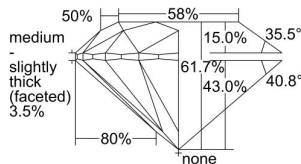

GIA®

FACSIMILE

GIA REPORT 3425758864

Verify this report at GIA.edu

GIA NATURAL DIAMOND DOSSIER®

March 23, 2022
GIA Report Number **3425758864**
Shape and Cutting Style ..... **Round Brilliant**
Measurements ..... **4.72 - 4.74 x 2.92 mm**

GRADING RESULTS

Carat Weight ..... **0.40 carat**
Color Grade ..... **D**
Clarity Grade **VS1**
Cut Grade ..... **Excellent**

ADDITIONAL GRADING INFORMATION

Polish ..... **Excellent**
Symmetry ..... **Excellent**
Fluorescence ..... **None**
Clarity Characteristics..... **Feather, Needle, Pinpoint**
Inscription(s): **GIA 3425758864**

PROPORTIONS

Profile to actual proportions

GRADING SCALES

GIA COLOR SCALE	GIA CLARITY SCALE	GIA CUT SCALE	
D	FLAWLESS	EXCELLENT	
E	INTERNALLY FLAWLESS		
F		VVS₁	VERY GOOD
G	VVS₂		
H	VS₁	GOOD	
I	VS₂		
J	SI₁	FAIR	
K	SI₂		
L	I₁	POOR	
M	I₂		
N	I₃		
O			
P			
Q			
R			
S			
T			
U			
V			
W			
X			
Y			
Z