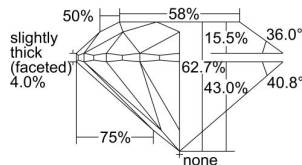

GIA®

FACSIMILE

GIA REPORT 3425897392

Verify this report at GIA.edu

GIA NATURAL DIAMOND DOSSIER®

April 02, 2022
GIA Report Number **3425897392**
Shape and Cutting Style ..... **Round Brilliant**
Measurements ..... **5.32 - 5.35 x 3.35 mm**

GRADING RESULTS

Carat Weight ..... **0.60 carat**
Color Grade ..... **I**
Clarity Grade **VS2**
Cut Grade ..... **Excellent**

ADDITIONAL GRADING INFORMATION

Polish ..... **Excellent**
Symmetry ..... **Excellent**
Fluorescence ..... **None**
Clarity Characteristics ..... **Cloud, Crystal, Feather**
Inscription(s): **GIA 3425897392**

PROPORTIONS

Profile to actual proportions

GRADING SCALES

GIA COLOR SCALE	GIA CLARITY SCALE	GIA CUT SCALE	
D	FLAWLESS	EXCELLENT	
E	INTERNALLY FLAWLESS		
F		VVS₁	VERY GOOD
G	VVS₂		
H	VS₁	GOOD	
I	VS₂		
J	SI₁	FAIR	
K	SI₂		
L	I₁	POOR	
M	I₂		
N	I₃		
O			
P			
Q			
R			
S			
T			
U			
V			
W			
X			
Y			
Z