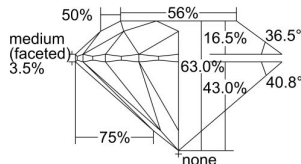

GIA®

FACSIMILE

GIA REPORT 3425924138

Verify this report at GIA.edu

GIA NATURAL DIAMOND DOSSIER®

July 02, 2024
GIA Report Number **3425924138**
Shape and Cutting Style ..... **Round Brilliant**
Measurements ..... **5.75 - 5.80 x 3.64 mm**

GRADING RESULTS

Carat Weight ..... **0.75 carat**
Color Grade ..... **F**
Clarity Grade **VS1**
Cut Grade ..... **Excellent**

ADDITIONAL GRADING INFORMATION

Polish ..... **Excellent**
Symmetry ..... **Excellent**
Fluorescence ..... **None**
Clarity Characteristics..... **Cloud, Crystal, Pinpoint**
Inscription(s): **GIA 3425924138**

PROPORTIONS

Profile to actual proportions