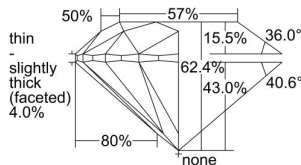

GIA®

FACSIMILE

GIA REPORT 3435072171

Verify this report at GIA.edu

GIA NATURAL DIAMOND DOSSIER®

April 22, 2022
GIA Report Number 3435072171
Shape and Cutting Style ..... Round Brilliant
Measurements ..... 5.10 - 5.13 x 3.19 mm

GRADING RESULTS

Carat Weight ..... 0.52 carat
Color Grade ..... G
Clarity Grade S11
Cut Grade ..... Excellent

ADDITIONAL GRADING INFORMATION

Polish ..... Excellent
Symmetry ..... Excellent
Fluorescence ..... None
Clarity Characteristics ..... Cloud
Inscription(s): GIA 3435072171

PROPORTIONS

Profile to actual proportions

GRADING SCALES

GIA COLOR SCALE

COLOURESS	D
	E
	F
	G
	H
	I
	J
NEAR COLOURESS	K
	L
FAIN	M
	N
	O
	P
VERY LIGHT	Q
	R
	S
	T
	U
	V
LIGHT	W
	X
	Y
	Z

GIA CLARITY SCALE

VERY VERY SLIGHTLY INCLUDED	FLAWLESS
	INTERNALLY FLAWLESS
VERY SLIGHTLY INCLUDED	VVS₁
	VVS₂
SLIGHTLY INCLUDED	VS₁
	VS₂
INCLUDED	SI₁
	SI₂
INCLUDED	I₁
	I₂
	I₃

GIA CUT SCALE

EXCELLENT
VERY GOOD
GOOD
FAIR
POOR