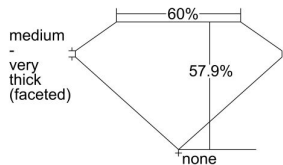

GIA®

FACSIMILE

GIA REPORT 3435081159

Verify this report at GIA.edu

GIA NATURAL DIAMOND DOSSIER®

April 16, 2022
GIA Report Number 3435081159
Shape and Cutting Style ..... Heart Brilliant
Measurements ..... 5.22 x 6.18 x 3.58 mm

GRADING RESULTS

Carat Weight ..... 0.70 carat
Color Grade ..... F
Clarity Grade VS1

ADDITIONAL GRADING INFORMATION

Polish ..... Excellent
Symmetry ..... Very Good
Fluorescence ..... Faint
Clarity Characteristics..... Crystal, Needle, Pinpoint
Inscription(s): GIA 3435081159

PROPORTIONS

Profile not to actual proportions

GRADING SCALES

GIA COLOR SCALE		GIA CLARITY SCALE	
COLORLESS	D	VERY VERY SLIGHTLY INCLUDED	FLAWLESS
	E		INTERNALLY FLAWLESS
	F		VS₁
	G		VS₂
	H		VS₁
	I		VS₂
	J		SI₁
	K		SI₂
	L		I₁
	M		I₂
NEAR COLORLESS	N	SLIGHTLY INCLUDED	I₃
	O		
	P		
	Q		
FAINT	R	INCLUDED	
	S		
	T		
	U		
VERY LIGHT	V		
	W		
	X		
	Y		
LIGHT	Z