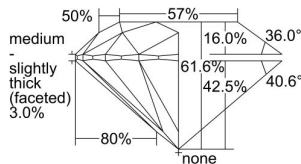

GIA®

FACSIMILE

GIA REPORT

3435138856

Verify this report at GIA.edu

GIA NATURAL DIAMOND DOSSIER®

April 22, 2022
GIA Report Number **3435138856**
Shape and Cutting Style ..... **Round Brilliant**
Measurements ..... **3.92 - 3.95 x 2.43 mm**

GRADING RESULTS

Carat Weight ..... **0.23 carat**
Color Grade ..... **E**
Clarity Grade **VS1**
Cut Grade ..... **Excellent**

ADDITIONAL GRADING INFORMATION

Polish ..... **Excellent**
Symmetry ..... **Excellent**
Fluorescence ..... **None**
Clarity Characteristics ..... **Cloud**
Inscription(s): GIA 3435138856

PROPORTIONS

Profile to actual proportions

GRADING SCALES

GIA COLOR SCALE

COLORLESS	D
	E
	F
	G
	H
	I
	J
NEAR COLORLESS	K
	L
Faint	M
	N
	O
	P
	Q
	R
	S
	T
	U
	V
	W
	X
	Y
Light	Z

GIA CLARITY SCALE

FLAWLESS	VERY VERY SLIGHTLY INCLUDED	VS₁	VS₂	VS₁	VS₂	SI₁	SI₂	I₁	I₂	I₃		
											FLAWLESS	INTERNALLY FLAWLESS

GIA CUT SCALE

EXCELLENT
VERY GOOD
GOOD
FAIR
POOR