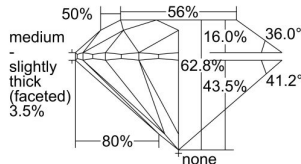

GIA®

FACSIMILE

GIA REPORT 3435172945

Verify this report at GIA.edu

GIA NATURAL DIAMOND DOSSIER®

April 22, 2022
GIA Report Number 3435172945
Shape and Cutting Style ..... Round Brilliant
Measurements ..... 4.73 - 4.75 x 2.98 mm

GRADING RESULTS

Carat Weight ..... 0.41 carat
Color Grade ..... K
Clarity Grade VVS1
Cut Grade ..... Excellent

ADDITIONAL GRADING INFORMATION

Polish ..... Excellent
Symmetry ..... Excellent
Fluorescence ..... Faint
Clarity Characteristics ..... Pinpoint, Feather
Inscription(s): GIA 3435172945

PROPORTIONS

Profile to actual proportions

GRADING SCALES

GIA COLOR SCALE	GIA CLARITY SCALE	GIA CUT SCALE
D	FLAWLESS	EXCELLENT
E	FLAWLESS	
F	INTERNALLY FLAWLESS	VERY GOOD
G	FLAWLESS	
H	VVS₁	GOOD
I	VVS₂	
J	VS₁	FAIR
K	VS₂	
L	SI₁	POOR
M	SI₂	
N	I₁	
O	I₂	
P	I₃	
Q		
R		
S		
T		
U		
V		
W		
X		
Y		
Z