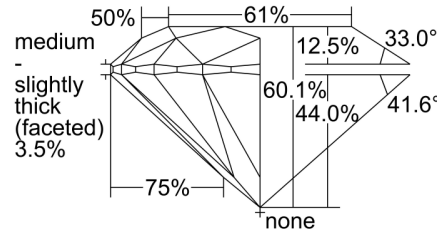

GIA NATURAL DIAMOND GRADING REPORT

May 17, 2022
GIA Report Number 3435207136
Shape and Cutting Style ..... Round Brilliant
Measurements ..... 6.46 - 6.49 x 3.89 mm

GRADING RESULTS

Carat Weight ..... 1.00 carat
Color Grade ..... H
Clarity Grade SI1
Cut Grade ..... Excellent

ADDITIONAL GRADING INFORMATION

Polish ..... Excellent
Symmetry ..... Excellent
Fluorescence ..... None
Inscription(s): GIA 3435207136
Comments: Additional clouds are not shown.

PROPORTIONS

Profile to actual proportions