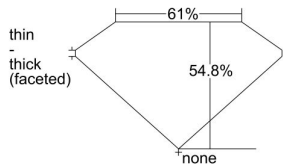

GIA®

FACSIMILE

GIA REPORT 3435242105

Verify this report at GIA.edu

GIA NATURAL DIAMOND DOSSIER®

April 29, 2022
GIA Report Number 3435242105
Shape and Cutting Style ..... Heart Brilliant
Measurements ..... 4.75 x 5.20 x 2.85 mm

GRADING RESULTS

Carat Weight ..... 0.40 carat
Color Grade ..... D
Clarity Grade VVS2

ADDITIONAL GRADING INFORMATION

Polish ..... Very Good
Symmetry ..... Very Good
Fluorescence ..... None
Clarity Characteristics..... Needle, Pinpoint
Inscription(s): GIA 3435242105

PROPORTIONS

Profile not to actual proportions

GRADING SCALES

GIA COLOR SCALE		GIA CLARITY SCALE			
COLORLESS	D	VERY VERY SLIGHTLY INCLUDED	FLAWLESS		
	E		INTERNALLY FLAWLESS		
	F	VERY SLIGHTLY INCLUDED	VVS₁		
	G		VVS₂		
	H		VS₁		
	NEAR COLORLESS	I	SLIGHTLY INCLUDED	VS₂	
		J		SI₁	
		FAINT	K	INCLUDED	SI₂
			L		I₁
			M		I₂
VERT LIGHT	N	INCLUDED	I₃		
	O				
	P				
	Q				
	R				
LIGHT	S				
	T				
	U				
	V				
	W				
	X				
	Y				
	Z