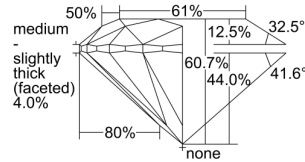

GIA®

FACSIMILE

GIA REPORT 3435259222

Verify this report at GIA.edu

GIA NATURAL DIAMOND DOSSIER®

April 29, 2022
GIA Report Number **3435259222**
Shape and Cutting Style ..... **Round Brilliant**
Measurements ..... **3.88 - 3.89 x 2.36 mm**

GRADING RESULTS

Carat Weight ..... **0.22 carat**
Color Grade ..... **G**
Clarity Grade **VVS2**
Cut Grade ..... **Excellent**

ADDITIONAL GRADING INFORMATION

Polish ..... **Excellent**
Symmetry ..... **Excellent**
Fluorescence ..... **None**
Clarity Characteristics..... **Cloud, Pinpoint**
Inscription(s): **GIA 3435259222**

PROPORTIONS

Profile to actual proportions

GRADING SCALES

GIA COLOR SCALE	GIA CLARITY SCALE	GIA CUT SCALE	
D	FLAWLESS	EXCELLENT	
E	INTERNALLY FLAWLESS		
F		VVS₁	VERY GOOD
G	VVS₂		
H	VS₁	GOOD	
I	VS₂		
J	SI₁	FAIR	
K	SI₂		
L	I₁	POOR	
M	I₂		
N	I₃		
O			
P			
Q			
R			
S			
T			
U			
V			
W			
X			
Y			
Z