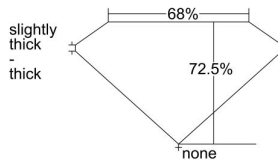

GIA®

FACSIMILE

GIA REPORT 3435371162

Verify this report at GIA.edu

GIA NATURAL DIAMOND DOSSIER®

May 12, 2022
GIA Report Number 3435371162
Shape and Cutting Style ..... Square Modified Brilliant
Measurements ..... 3.67 x 3.62 x 2.63 mm

GRADING RESULTS

Carat Weight ..... 0.30 carat
Color Grade ..... E
Clarity Grade VS1

ADDITIONAL GRADING INFORMATION

Polish ..... Excellent
Symmetry ..... Very Good
Fluorescence ..... None
Clarity Characteristics..... Cloud, Crystal, Needle
Inscription(s): GIA 3435371162

PROPORTIONS

Profile not to actual proportions

GRADING SCALES

GIA COLOR SCALE		GIA CLARITY SCALE			
COLORLESS	D	VERY VERY SLIGHTLY INCLUDED	FLAWLESS		
	E		INTERNALLY FLAWLESS		
	F		VVS₁		
	NEAR COLORLESS	G	VERY SLIGHTLY INCLUDED	VVS₂	
		H		VS₁	
		FANT	I	SLIGHTLY INCLUDED	VS₂
			J		SI₁
	LIGHT	K	INCLUDED	SI₂	
		L		I₁	
		M		I₂	
VERT LIGHT		N	INCLUDED	I₃	
		O			
		P			
LIGHT		Q			
		R			
	S				
	T				
	U				
	V				
	W				
	X				
	Y				
	Z