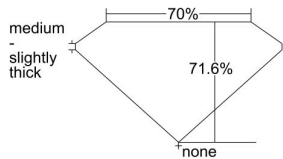

GIA®

FACSIMILE

GIA REPORT 3435372475

Verify this report at GIA.edu

GIA NATURAL DIAMOND DOSSIER®

May 10, 2022
GIA Report Number **3435372475**
Shape and Cutting Style ..... **Square Modified Brilliant**
Measurements ..... **4.43 x 4.39 x 3.15 mm**

GRADING RESULTS

Carat Weight ..... **0.52 carat**
Color Grade ..... **J**
Clarity Grade **VVS2**

ADDITIONAL GRADING INFORMATION

Polish ..... **Excellent**
Symmetry ..... **Very Good**
Fluorescence ..... **None**
Clarity Characteristics ..... **Pinpoint**
Inscription(s): **GIA 3435372475**

PROPORTIONS

Profile not to actual proportions

GRADING SCALES

GIA COLOR SCALE		GIA CLARITY SCALE			
COLORLESS	D	VERY VERY SLIGHTLY INCLUDED	FLAWLESS		
	E		INTERNALLY FLAWLESS		
	F	VERY SLIGHTLY INCLUDED	VVS₁		
	G		VVS₂		
	H		VS₁		
	NEAR COLORLESS	I	SLIGHTLY INCLUDED	VS₂	
		J		SI₁	
		FAINT	K	INCLUDED	SI₂
			L		I₁
			M		I₂
VERT LIGHT	N	LIGHT	I₃		
	O				
	P				
	Q				
	R