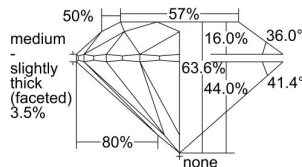

GIA®

FACSIMILE

GIA REPORT

3435411131

Verify this report at GIA.edu

GIA NATURAL DIAMOND DOSSIER®

May 23, 2022
GIA Report Number 3435411131
Shape and Cutting Style ..... Round Brilliant
Measurements ..... 5.33 - 5.36 x 3.40 mm

GRADING RESULTS

Carat Weight ..... 0.60 carat
Color Grade ..... K
Clarity Grade VS1
Cut Grade ..... Excellent

ADDITIONAL GRADING INFORMATION

Polish ..... Excellent
Symmetry ..... Excellent
Fluorescence ..... Medium Blue
Clarity Characteristics ..... Twinning Wisp, Cloud
Inscription(s): GIA 3435411131

PROPORTIONS

Profile to actual proportions

GRADING SCALES

GIA COLOR SCALE

COLORLESS	D
	E
	F
	G
	H
	I
	J
NEAR COLORLESS	K
	L
	M
	N
	O
	P
	Q
	R
	S
	T
	U
	V
	W
	X
	Y
LIGHT	Z

GIA CLARITY SCALE

VERY VERY SLIGHTLY INCLUDED	FLAWLESS
	INTERNALLY FLAWLESS
VERY SLIGHTLY INCLUDED	VVS₁
	VVS₂
SLIGHTLY INCLUDED	VS₁
	VS₂
INCLUDED	SI₁
	SI₂
	I₁
	I₂
	I₃

GIA CUT SCALE

EXCELLENT
VERY GOOD
GOOD
FAIR
POOR