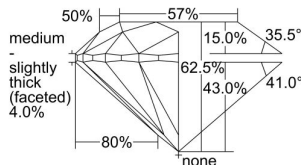

GIA®

FACSIMILE

GIA REPORT 3435481621

Verify this report at GIA.edu

GIA NATURAL DIAMOND DOSSIER®

May 27, 2022
GIA Report Number 3435481621
Shape and Cutting Style ..... Round Brilliant
Measurements ..... 5.06 - 5.09 x 3.17 mm

GRADING RESULTS

Carat Weight ..... 0.50 carat
Color Grade ..... D
Clarity Grade VS1
Cut Grade ..... Excellent

ADDITIONAL GRADING INFORMATION

Polish ..... Very Good
Symmetry ..... Excellent
Fluorescence ..... Faint
Clarity Characteristics ..... Crystal
Inscription(s): GIA 3435481621

PROPORTIONS

Profile to actual proportions

GRADING SCALES

GIA COLOR SCALE

COLOREDNESS	D
	E
	F
	G
	H
	I
	J
NEAR COLORLESS	K
	L
FAINTE	M
	N
	O
	P
VERY LIGHT	Q
	R
	S
	T
	U
	V
LIGHT	W
	X
	Y
	Z

GIA CLARITY SCALE

VERY VERY SLIGHTLY INCLUDED	FLAWLESS
	INTERNALLY FLAWLESS
VERY SLIGHTLY INCLUDED	VVS₁
	VVS₂
SLIGHTLY INCLUDED	VS₁
	VS₂
INCLUDED	SI₁
	SI₂
	I₁
	I₂
	I₃

GIA CUT SCALE

EXCELLENT
VERY GOOD
GOOD
FAIR
POOR