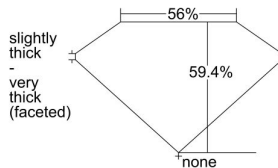

GIA®

FACSIMILE

GIA REPORT 3435564022

Verify this report at GIA.edu

GIA NATURAL DIAMOND DOSSIER®

June 02, 2022
GIA Report Number 3435564022
Shape and Cutting Style ..... Heart Brilliant
Measurements ..... 5.86 x 6.39 x 3.80 mm

GRADING RESULTS

Carat Weight ..... 0.81 carat
Color Grade ..... F
Clarity Grade S11

ADDITIONAL GRADING INFORMATION

Polish ..... Excellent
Symmetry ..... Excellent
Fluorescence ..... None
Clarity Characteristics ..... Cloud, Crystal, Feather
Inscription(s): GIA 3435564022

PROPORTIONS

Profile not to actual proportions

GRADING SCALES

GIA COLOR SCALE		GIA CLARITY SCALE			
NEAR COLORLESS	D	VERY VERY SLIGHTLY INCLUDED	FLAWLESS		
	E		INTERNALLY FLAWLESS		
	F		VVS₁		
	G		VVS₂		
	H		VS₁		
	I		VS₂		
	J		SLIGHTLY INCLUDED	S1₁	
	K			S1₂	
	L			INCLUDED	I₁
	M		I₂		
N	I₃				
O					
P					
Q					
R					
S					
T					
U					
V					
W					
X					
Y					
Z