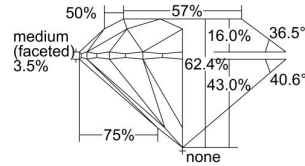

GIA®

FACSIMILE

GIA REPORT 3435568835

Verify this report at GIA.edu

GIA NATURAL DIAMOND DOSSIER®

May 31, 2022
GIA Report Number **3435568835**
Shape and Cutting Style ..... **Round Brilliant**
Measurements ..... **5.64 - 5.68 x 3.53 mm**

GRADING RESULTS

Carat Weight ..... **0.70 carat**
Color Grade ..... **K**
Clarity Grade **VS1**
Cut Grade ..... **Excellent**

ADDITIONAL GRADING INFORMATION

Polish ..... **Excellent**
Symmetry ..... **Excellent**
Fluorescence ..... **Faint**
Clarity Characteristics ..... **Crystal**
Inscription(s): **GIA 3435568835**

PROPORTIONS

Profile to actual proportions

GRADING SCALES

GIA COLOR SCALE	GIA CLARITY SCALE	GIA CUT SCALE	
D	FLAWLESS	EXCELLENT	
E	INTERNALLY FLAWLESS		
F		VVS₁	VERY GOOD
G	VVS₂		
H	VS₁	GOOD	
I	VS₂		
J	SI₁	FAIR	
K	SI₂		
L	I₁	POOR	
M	I₂		
N	I₃		
O			
P			
Q			
R			
S			
T			
U			
V			
W			
X			
Y			
Z