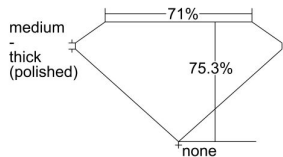

GIA®

FACSIMILE

GIA REPORT 3435611559

Verify this report at GIA.edu

GIA NATURAL DIAMOND DOSSIER®

June 06, 2022
GIA Report Number 3435611559
Shape and Cutting Style ..... Square Modified Brilliant
Measurements ..... 4.95 x 4.77 x 3.59 mm

GRADING RESULTS

Carat Weight ..... 0.74 carat
Color Grade I
Clarity Grade SI1

ADDITIONAL GRADING INFORMATION

Polish ..... Excellent
Symmetry ..... Very Good
Fluorescence ..... Strong Blue
Clarity Characteristics ..... Cloud
Inscription(s): GIA 3435611559

PROPORTIONS

Profile not to actual proportions

GRADING SCALES

GIA COLOR SCALE		GIA CLARITY SCALE			
COLORLESS	D	VERY VERY SLIGHTLY INCLUDED	FLAWLESS		
	E		INTERNALLY FLAWLESS		
	F	VERY SLIGHTLY INCLUDED	VVS₁		
	G		VVS₂		
	H		VS₁		
	NEAR COLORLESS	I	SLIGHTLY INCLUDED	VS₂	
		J		SI₁	
		FAINT	K	INCLUDED	SI₂
			L		I₁
			M		I₂
VERT LIGHT	N	LIGHT	I₃		
	O				
	P				
	Q				
	R