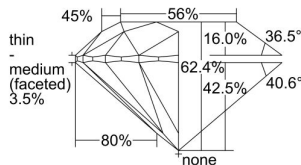

GIA®

FACSIMILE

GIA REPORT 3435613572

Verify this report at GIA.edu

GIA NATURAL DIAMOND DOSSIER®

June 06, 2022
GIA Report Number **3435613572**
Shape and Cutting Style ..... **Round Brilliant**
Measurements ..... **5.69 - 5.72 x 3.56 mm**

GRADING RESULTS

Carat Weight ..... **0.71 carat**
Color Grade ..... **L**
Clarity Grade **VVS2**
Cut Grade ..... **Excellent**

ADDITIONAL GRADING INFORMATION

Polish ..... **Excellent**
Symmetry ..... **Excellent**
Fluorescence ..... **Strong Blue**
Clarity Characteristics ..... **Pinpoint**
Inscription(s): **GIA 3435613572**

PROPORTIONS

GRADING SCALES

GIA COLOR SCALE	GIA CLARITY SCALE	GIA CUT SCALE
COLOURLESS	FLAWLESS	EXCELLENT
D	FLAWLESS	
E	FLAWLESS	VERY GOOD
F	FLAWLESS	
G	FLAWLESS	GOOD
H	FLAWLESS	
I	VVS₁	FAIR
J	VVS₂	
K	VS₁	POOR
L	VS₂	
M	SI₁	
N	SI₂	
O	I₁	
P	I₂	
Q	I₃	
R		
S		
T		
U		
V		
W		
X		
Y		
Z