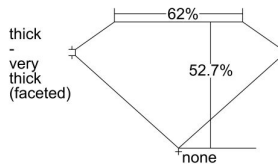

GIA®

FACSIMILE

GIA REPORT 3435627376

Verify this report at GIA.edu

GIA NATURAL DIAMOND DOSSIER®

June 06, 2022
GIA Report Number 3435627376
Shape and Cutting Style ..... Heart Brilliant
Measurements ..... 5.34 x 5.82 x 3.07 mm

GRADING RESULTS

Carat Weight ..... 0.57 carat
Color Grade ..... E
Clarity Grade S11

ADDITIONAL GRADING INFORMATION

Polish ..... Excellent
Symmetry ..... Excellent
Fluorescence ..... None
Clarity Characteristics ..... Crystal, Feather, Cloud
Inspection(s): GIA 3435627376

PROPORTIONS

Profile not to actual proportions

GRADING SCALES

GIA COLOR SCALE		GIA CLARITY SCALE			
COLORLESS	D	VERY VERY SLIGHTLY INCLUDED	FLAWLESS		
	E		INTERNALLY FLAWLESS		
	F	VERY SLIGHTLY INCLUDED	VVS₁		
	G		VVS₂		
	H		VS₁		
	NEAR COLORLESS	I	SLIGHTLY INCLUDED	VS₂	
		J		S1₁	
		FAINT	K	INCLUDED	S1₂
			L		I₁
			M		I₂
VERT LIGHT	N	INCLUDED	I₃		
	O				
	P				
	Q				
	R				
LIGHT	S				
	T				
	U				
	V				
	W				
X					
Y					
Z