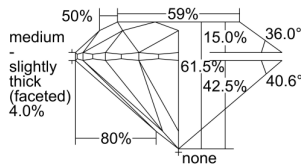

GIA®

FACSIMILE

GIA REPORT 3435674323

Verify this report at GIA.edu

GIA NATURAL DIAMOND DOSSIER®

June 09, 2022
GIA Report Number **3435674323**
Shape and Cutting Style ..... **Round Brilliant**
Measurements ..... **3.71 - 3.74 x 2.29 mm**

GRADING RESULTS

Carat Weight ..... **0.19 carat**
Color Grade ..... **D**
Clarity Grade **VS1**
Cut Grade ..... **Excellent**

ADDITIONAL GRADING INFORMATION

Polish ..... **Excellent**
Symmetry ..... **Excellent**
Fluorescence ..... **Faint**
Clarity Characteristics ..... **Crystal**
Inscription(s): **GIA 3435674323**

PROPORTIONS

Profile to actual proportions

GRADING SCALES

GIA COLOR SCALE	GIA CLARITY SCALE	GIA CUT SCALE	
D	FLAWLESS	EXCELLENT	
E	INTERNALLY FLAWLESS		
F		VVS₁	VERY GOOD
G	VVS₂		
H	VS₁	GOOD	
I	VS₂		
J	SI₁	FAIR	
K	SI₂		
L	I₁	POOR	
M			
N			
O	I₂		
P			
Q	I₃		
R			
S			
T			
U			
V			
W			
X			
Y			
Z