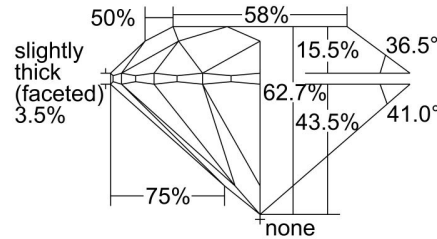

GIA NATURAL DIAMOND GRADING REPORT

June 13, 2022  
 GIA Report Number ..... 3435687791  
 Shape and Cutting Style ..... Round Brilliant  
 Measurements ..... 7.25 - 7.30 x 4.56 mm

GRADING RESULTS

Carat Weight ..... 1.51 carat  
 Color Grade ..... H  
 Clarity Grade ..... SI1  
 Cut Grade ..... Excellent

PROPORTIONS

Profile to actual proportions

CLARITY CHARACTERISTICS

KEY TO SYMBOLS\*

- Twinning Wisp
- Feather
- Indented Natural
- Pinpoint

\* Red symbols denote internal characteristics (inclusions). Green or black symbols denote external characteristics (blemishes). Diagram is an approximate representation of the diamond, and symbols shown indicate type, position, and approximate size of clarity characteristics. All clarity characteristics may not be shown. Details of finish are not shown.