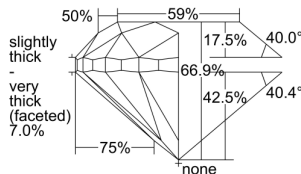

GIA®

FACSIMILE

GIA REPORT 3435690586

Verify this report at GIA.edu

GIA NATURAL DIAMOND DOSSIER®

June 13, 2022
GIA Report Number 3435690586
Shape and Cutting Style ..... Round Brilliant
Measurements ..... 5.83 - 5.89 x 3.92 mm

GRADING RESULTS

Carat Weight ..... 0.90 carat
Color Grade I
Clarity Grade VS1
Cut Grade ..... Good

ADDITIONAL GRADING INFORMATION

Polish ..... Excellent
Symmetry ..... Very Good
Fluorescence ..... None
Clarity Characteristics..... Crystal, Cloud, Feather, Pinpoint
Inscription(s): GIA 3435690586

PROPORTIONS

Profile to actual proportions

GRADING SCALES

GIA COLOR SCALE	GIA CLARITY SCALE	GIA CUT SCALE	
D	FLAWLESS	EXCELLENT	
E	INTERNALLY FLAWLESS		
F		VVS₁	VERY GOOD
G	VVS₂		
H	VS₁	GOOD	
I	VS₂		
J	SI₁	FAIR	
K	SI₂		
L	I₁	POOR	
M			
N			
O	I₂		
P			
Q	I₃		
R			
S			
T			
U			
V			
W			
X			
Y			
Z