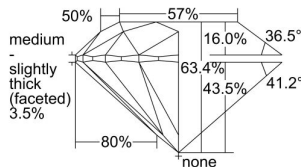

GIA®

FACSIMILE

GIA REPORT 3435711747

Verify this report at GIA.edu

GIA NATURAL DIAMOND DOSSIER®

July 02, 2024
GIA Report Number 3435711747
Shape and Cutting Style ..... Round Brilliant
Measurements ..... 5.61 - 5.66 x 3.58 mm

GRADING RESULTS

Carat Weight ..... 0.70 carat
Color Grade ..... F
Clarity Grade VS2
Cut Grade ..... Excellent

ADDITIONAL GRADING INFORMATION

Polish ..... Excellent
Symmetry ..... Excellent
Fluorescence ..... None
Clarity Characteristics ..... Cloud, Crystal, Feather
Inscription(s): GIA 3435711747

PROPORTIONS

Profile to actual proportions