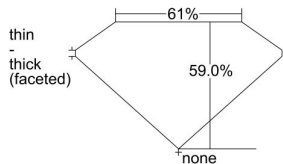

GIA®

FACSIMILE

GIA REPORT 3435717705

Verify this report at gia.edu

GIA NATURAL DIAMOND DOSSIER®

June 15, 2022
GIA Report Number 3435717705
Shape and Cutting Style ..... Heart Brilliant
Measurements ..... 5.22 x 6.20 x 3.66 mm

GRADING RESULTS

Carat Weight ..... 0.71 carat
Color Grade ..... H
Clarity Grade VS1

ADDITIONAL GRADING INFORMATION

Polish ..... Excellent
Symmetry ..... Excellent
Fluorescence ..... None
Clarity Characteristics ..... Cloud, Needle, Pinpoint
Inscription(s): GIA 3435717705

PROPORTIONS

Profile not to actual proportions

GRADING SCALES

GIA COLOR SCALE		GIA CLARITY SCALE	
COLORLESS	D	VERY VERY SLIGHTLY INCLUDED	FLAWLESS
	E		INTERNALLY FLAWLESS
	F		VVS₁
	G		VVS₂
	H		VS₁
	I		VS₂
	J		SI₁
	K		SI₂
	L		I₁
	M		I₂
NEAR COLORLESS	N	SLIGHTLY INCLUDED	I₃
	O		
	P		
	Q		
FAINT	R	INCLUDED	
	S		
	T		
	U		
VERT LIGHT	V		
	W		
	X		
	Y		
LIGHT	Z