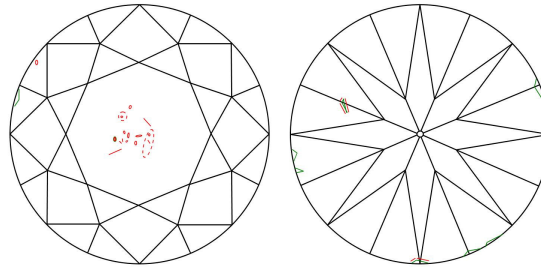

GIA NATURAL DIAMOND GRADING REPORT

June 20, 2022  
 GIA Report Number ..... 3435743553  
 Shape and Cutting Style ..... Round Brilliant  
 Measurements ..... 6.43 - 6.46 x 3.86 mm

GRADING RESULTS

Carat Weight ..... 1.00 carat  
 Color Grade ..... G  
 Clarity Grade ..... VS2  
 Cut Grade ..... Excellent

PROPORTIONS

Profile to actual proportions

CLARITY CHARACTERISTICS

KEY TO SYMBOLS\*

- Crystal
- Cloud
- ~ Feather
- ^ Indented Natural
- \\ Needle
- Knot
- ^ Natural

\* Red symbols denote internal characteristics (inclusions). Green or black symbols denote external characteristics (blemishes). Diagram is an approximate representation of the diamond, and symbols shown indicate type, position, and approximate size of clarity characteristics. All clarity characteristics may not be shown. Details of finish are not shown.