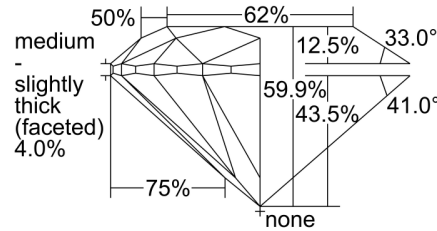

GIA NATURAL DIAMOND GRADING REPORT

June 20, 2022  
 GIA Report Number ..... 3435743553  
 Shape and Cutting Style ..... Round Brilliant  
 Measurements ..... 6.43 - 6.46 x 3.86 mm

GRADING RESULTS

Carat Weight ..... 1.00 carat  
 Color Grade ..... G  
 Clarity Grade ..... VS2  
 Cut Grade ..... Excellent

PROPORTIONS

Profile to actual proportions

CLARITY CHARACTERISTICS

KEY TO SYMBOLS\*

- Crystal
- Cloud
- ~ Feather
- ^ Indented Natural
- \\ Needle
- Knot
- ^ Natural

\* Red symbols denote internal characteristics (inclusions). Green or black symbols denote external characteristics (blemishes). Diagram is an approximate representation of the diamond, and symbols shown indicate type, position, and approximate size of clarity characteristics. All clarity characteristics may not be shown. Details of finish are not shown.