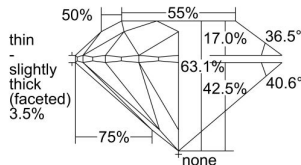

GIA®

FACSIMILE

GIA REPORT 3435817121

Verify this report at GIA.edu

GIA NATURAL DIAMOND DOSSIER®

June 23, 2022
GIA Report Number 3435817121
Shape and Cutting Style ..... Round Brilliant
Measurements ..... 5.62 - 5.66 x 3.56 mm

GRADING RESULTS

Carat Weight ..... 0.70 carat
Color Grade ..... G
Clarity Grade VS2
Cut Grade ..... Excellent

ADDITIONAL GRADING INFORMATION

Polish ..... Excellent
Symmetry ..... Excellent
Fluorescence ..... None
Clarity Characteristics ..... Crystal
Inscription(s): GIA 3435817121

PROPORTIONS

Profile to actual proportions

GRADING SCALES

GIA COLOR SCALE	GIA CLARITY SCALE	GIA CUT SCALE	
D	FLAWLESS	EXCELLENT	
E	INTERNALLY FLAWLESS		
F		VVS₁	VERY GOOD
G	VVS₂		
H	VS₁	GOOD	
I	VS₂		
J	SI₁	FAIR	
K	SI₂		
L	I₁	POOR	
M			I₂
N	I₃		
O			
P			
Q			
R			
S			
T			
U			
V			
W			
X			
Y			
Z