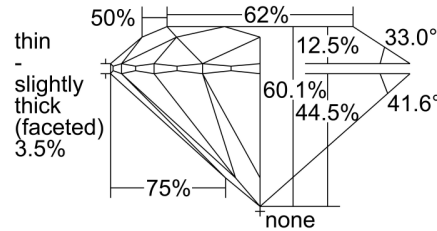

GIA NATURAL DIAMOND GRADING REPORT

June 30, 2022
 GIA Report Number 3435857794
 Shape and Cutting Style Round Brilliant
 Measurements 7.71 - 7.77 x 4.66 mm

GRADING RESULTS

Carat Weight 1.70 carat
 Color Grade D
 Clarity Grade SI1
 Cut Grade Excellent

PROPORTIONS

Profile to actual proportions

CLARITY CHARACTERISTICS

KEY TO SYMBOLS*

- Crystal
- ◐ Cavity
- ~ Feather
- ☉ Cloud
- Pinpoint
- ↗ Indented Natural
- △ Natural

* Red symbols denote internal characteristics (inclusions). Green or black symbols denote external characteristics (blemishes). Diagram is an approximate representation of the diamond, and symbols shown indicate type, position, and approximate size of clarity characteristics. All clarity characteristics may not be shown. Details of finish are not shown.