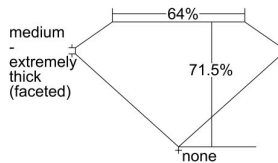

GIA®

FACSIMILE

GIA REPORT 3435999266

Verify this report at GIA.edu

GIA NATURAL DIAMOND DOSSIER®

July 13, 2022
GIA Report Number 3435999266
Shape and Cutting Style ..... Cushion Modified Brilliant
Measurements ..... 5.45 x 5.12 x 3.66 mm

GRADING RESULTS

Carat Weight ..... 0.91 carat
Color Grade ..... D
Clarity Grade VVS1

ADDITIONAL GRADING INFORMATION

Polish ..... Excellent
Symmetry ..... Excellent
Fluorescence ..... Faint
Clarity Characteristics ..... Pinpoint, Indented Natural
Inscription(s): GIA 3435999266

PROPORTIONS

Profile not to actual proportions

GRADING SCALES

GIA COLOR SCALE		GIA CLARITY SCALE			
COLORLESS	D	VERY VERY SLIGHTLY INCLUDED	FLAWLESS		
	E		INTERNALLY FLAWLESS		
	F	VERY SLIGHTLY INCLUDED	VVS₁		
	G		VVS₂		
	H		VS₁		
	NEAR COLORLESS	I	SLIGHTLY INCLUDED	VS₂	
		J		SI₁	
		FAINT	K	INCLUDED	SI₂
			L		I₁
			M		I₂
VERT LIGHT	N	LIGHT	I₃		
	O				
	P				
	Q				
	R