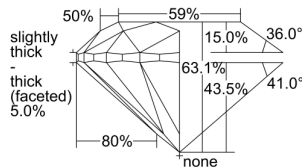

GIA®

FACSIMILE

GIA REPORT

3445161549

Verify this report at GIA.edu

GIA NATURAL DIAMOND DOSSIER®

July 26, 2022
GIA Report Number 3445161549
Shape and Cutting Style ..... Round Brilliant
Measurements ..... 4.64 - 4.67 x 2.94 mm

GRADING RESULTS

Carat Weight ..... 0.40 carat
Color Grade ..... F
Clarity Grade VS1
Cut Grade ..... Very Good

ADDITIONAL GRADING INFORMATION

Polish ..... Excellent
Symmetry ..... Excellent
Fluorescence ..... Faint
Clarity Characteristics ..... Crystal, Cloud, Pinpoint
Inscription(s): GIA 3445161549

PROPORTIONS

Profile to actual proportions

GRADING SCALES

GIA COLOR SCALE	GIA CLARITY SCALE	GIA CUT SCALE	
D	FLAWLESS	EXCELLENT	
E	INTERNALLY FLAWLESS		
F		VVS₁	VERY GOOD
G	VVS₂		
H	VS₁	GOOD	
I	VS₂		
J	SI₁	FAIR	
K	SI₂		
L	I₁	POOR	
M	I₂		
N	I₃		
O			
P			
Q			
R			
S			
T			
U			
V			
W			
X			
Y			
Z