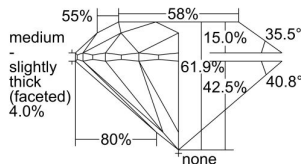

GIA®

FACSIMILE

GIA REPORT 3445204697

Verify this report at GIA.edu

GIA NATURAL DIAMOND DOSSIER®

July 29, 2022
GIA Report Number **3445204697**
Shape and Cutting Style ..... **Round Brilliant**
Measurements ..... **3.88 - 3.92 x 2.42 mm**

GRADING RESULTS

Carat Weight ..... **0.23 carat**
Color Grade ..... **F**
Clarity Grade **VS1**
Cut Grade ..... **Very Good**

ADDITIONAL GRADING INFORMATION

Polish ..... **Good**
Symmetry ..... **Very Good**
Fluorescence ..... **None**
Clarity Characteristics..... **Crystal, Pinpoint**
Inscription(s): **GIA 3445204697**

PROPORTIONS

Profile to actual proportions

GRADING SCALES

GIA COLOR SCALE	GIA CLARITY SCALE	GIA CUT SCALE	
D	FLAWLESS	EXCELLENT	
E	INTERNALLY FLAWLESS		
F		VVS₁	VERY GOOD
G	VVS₂		
H	VS₁	GOOD	
I	VS₂		
J	SI₁	FAIR	
K	SI₂		
L	I₁	POOR	
M			
N			
O	I₂		
P			
Q			
R	I₃		
S			
T			
U			
V			
W			
X			
Y			
Z