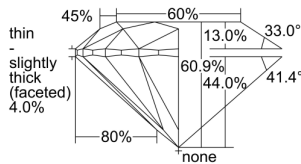

GIA®

FACSIMILE

GIA REPORT 3445217722

Verify this report at GIA.edu

GIA NATURAL DIAMOND DOSSIER®

August 01, 2022
GIA Report Number 3445217722
Shape and Cutting Style ..... Round Brilliant
Measurements ..... 4.66 - 4.69 x 2.85 mm

GRADING RESULTS

Carat Weight ..... 0.38 carat
Color Grade ..... F
Clarity Grade VVS2
Cut Grade ..... Excellent

ADDITIONAL GRADING INFORMATION

Polish ..... Excellent
Symmetry ..... Excellent
Fluorescence ..... None
Clarity Characteristics ..... Pinpoint, Feather, Cloud
Inscription(s): GIA 3445217722

PROPORTIONS

Profile to actual proportions

GRADING SCALES

GIA COLOR SCALE	GIA CLARITY SCALE	GIA CUT SCALE	
D	FLAWLESS	EXCELLENT	
E	INTERNALLY FLAWLESS		
F		VVS₁	VERY GOOD
G	VVS₂		
H	VS₁	GOOD	
I	VS₂		
J	SI₁	FAIR	
K	SI₂		
L	I₁	POOR	
M	I₂		
N	I₃		
O			
P			
Q			
R			
S			
T			
U			
V			
W			
X			
Y			
Z