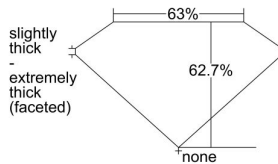

GIA®

FACSIMILE

GIA REPORT 3445254850

Verify this report at GIA.edu

GIA NATURAL DIAMOND DOSSIER®

August 08, 2022
GIA Report Number 3445254850
Shape and Cutting Style ..... Heart Brilliant
Measurements ..... 4.29 x 4.91 x 3.08 mm

GRADING RESULTS

Carat Weight ..... 0.40 carat
Color Grade ..... E
Clarity Grade SI1

ADDITIONAL GRADING INFORMATION

Polish ..... Excellent
Symmetry ..... Very Good
Fluorescence ..... Faint
Clarity Characteristics..... Feather, Crystal
Inscription(s): GIA 3445254850

PROPORTIONS

Profile not to actual proportions

GRADING SCALES

GIA COLOR SCALE		GIA CLARITY SCALE	
COLORLESS	D	VERY VERY SLIGHTLY INCLUDED	FLAWLESS
	E		INTERNALLY FLAWLESS
	F		VVS₁
	G		VVS₂
	H		VS₁
	I		VS₂
	J		SI₁
	K		SI₂
	L		I₁
	M		I₂
NEAR COLORLESS	N	SLIGHTLY INCLUDED	I₃
	O		
	P		
	Q		
FAINT	R	INCLUDED	
	S		
	T		
	U		
VERT LIGHT	V		
	W		
	X		
	Y		
LIGHT	Z