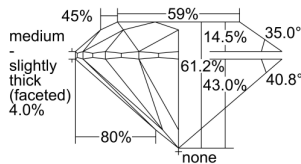

GIA®

FACSIMILE

GIA REPORT 3445257779

Verify this report at GIA.edu

GIA NATURAL DIAMOND DOSSIER®

August 03, 2022
GIA Report Number 3445257779
Shape and Cutting Style ..... Round Brilliant
Measurements ..... 4.49 - 4.51 x 2.75 mm

GRADING RESULTS

Carat Weight ..... 0.34 carat
Color Grade ..... D
Clarity Grade S11
Cut Grade ..... Excellent

ADDITIONAL GRADING INFORMATION

Polish ..... Excellent
Symmetry ..... Excellent
Fluorescence ..... None
Clarity Characteristics ..... Feather, Cloud, Crystal
Inscription(s): GIA 3445257779

PROPORTIONS

Profile to actual proportions

GRADING SCALES

GIA COLOR SCALE

COLOREDNESS	D
	E
	F
	G
	H
	I
	J
NEAR COLORLESS	K
	L
Faint	M
	N
	O
	P
Very Light	Q
	R
	S
	T
	U
	V
Light	W
	X
	Y
	Z

GIA CLARITY SCALE

VERY VERY SLIGHTLY INCLUDED	FLAWLESS
	INTERNALLY FLAWLESS
VERY SLIGHTLY INCLUDED	VVS₁
	VVS₂
SLIGHTLY INCLUDED	VS₁
	VS₂
INCLUDED	SI₁
	SI₂
	I₁
	I₂
	I₃

GIA CUT SCALE

EXCELLENT
VERY GOOD
GOOD
FAIR
POOR