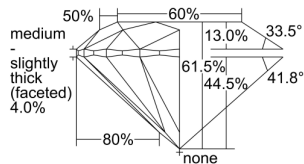

GIA®

FACSIMILE

GIA REPORT

3445341064

Verify this report at GIA.edu

GIA NATURAL DIAMOND DOSSIER®

August 12, 2022
GIA Report Number **3445341064**
Shape and Cutting Style ..... **Round Brilliant**
Measurements ..... **4.72 - 4.75 x 2.91 mm**

GRADING RESULTS

Carat Weight ..... **0.40 carat**
Color Grade ..... **E**
Clarity Grade **VS1**
Cut Grade ..... **Excellent**

ADDITIONAL GRADING INFORMATION

Polish ..... **Excellent**
Symmetry ..... **Excellent**
Fluorescence ..... **None**
Clarity Characteristics..... **Feather, Cloud, Needle, Pinpoint**
Inscription(s): **GIA 3445341064**

PROPORTIONS

Profile to actual proportions

GRADING SCALES

GIA COLOR SCALE

COLORESS	D
	E
	F
	G
	H
	I
	J
NEAR COLORESS	K
	L
Faint	M
	N
	O
	P
	Q
Very Light	R
	S
	T
	U
	V
	W
	X
	Y
Light	Z

GIA CLARITY SCALE

FLAWLESS	VERY VERY SLIGHTLY INCLUDED	VS₁	VS₂	SI₁	SI₂	I₁	I₂	I₃	
									FLAWLESS
INTERNALLY FLAWLESS	VERY SLIGHTLY INCLUDED								

GIA CUT SCALE

EXCELLENT
VERY GOOD
GOOD
FAIR
POOR