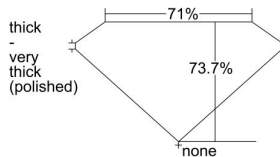

GIA®

FACSIMILE

GIA REPORT 3445342448

Verify this report at gia.edu

GIA NATURAL DIAMOND DOSSIER®

August 12, 2022
GIA Report Number 3445342448
Shape and Cutting Style ..... Square Modified Brilliant
Measurements ..... 5.08 x 4.97 x 3.66 mm

GRADING RESULTS

Carat Weight ..... 0.80 carat
Color Grade ..... H
Clarity Grade VS1

ADDITIONAL GRADING INFORMATION

Polish ..... Excellent
Symmetry ..... Very Good
Fluorescence ..... None
Clarity Characteristics ..... Crystal, Needle, Pinpoint
Inscription(s): GIA 3445342448

PROPORTIONS

Profile not to actual proportions

GRADING SCALES

GIA COLOR SCALE		GIA CLARITY SCALE			
COLORLESS	D	VERY VERY SLIGHTLY INCLUDED	FLAWLESS		
	E		INTERNALLY FLAWLESS		
	F	VERY SLIGHTLY INCLUDED	VVS₁		
	G		VVS₂		
	H		VS₁		
	NEAR COLORLESS	I	SLIGHTLY INCLUDED	VS₂	
		J		SI₁	
		FAINT	K	INCLUDED	SI₂
			L		I₁
			M		I₂
VERT LIGHT	N	LIGHT	I₃		
	O				
	P				
	Q				
	R