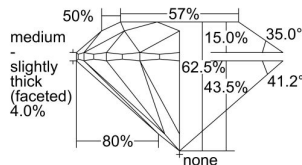

GIA®

FACSIMILE

GIA REPORT

3445347061

Verify this report at GIA.edu

GIA NATURAL DIAMOND DOSSIER®

August 12, 2022
GIA Report Number **3445347061**
Shape and Cutting Style ..... **Round Brilliant**
Measurements ..... **4.10 - 4.13 x 2.57 mm**

GRADING RESULTS

Carat Weight ..... **0.27 carat**
Color Grade ..... **H**
Clarity Grade ..... **Internally Flawless**
Cut Grade ..... **Excellent**

ADDITIONAL GRADING INFORMATION

Polish ..... **Excellent**
Symmetry ..... **Excellent**
Fluorescence ..... **Strong Blue**
Clarity Characteristics ..... **Minor Details of Polish**
Inscription(s): **GIA 3445347061**

PROPORTIONS

Profile to actual proportions

GRADING SCALES

GIA COLOR SCALE

COLORED	D
	E
	F
	G
	H
	I
	J
NEAR COLORLESS	K
	L
	M
	N
	O
	P
	Q
	R
	S
	T
	U
	V
	W
	X
	Y
	Z

GIA CLARITY SCALE

VERY VERY SLIGHTLY INCLUDED	FLAWLESS
	INTERNALLY FLAWLESS
VERY SLIGHTLY INCLUDED	VVS₁
	VVS₂
SLIGHTLY INCLUDED	VS₁
	VS₂
INCLUDED	SI₁
	SI₂
	I₁
	I₂
	I₃

GIA CUT SCALE

EXCELLENT
VERY GOOD
GOOD
FAIR
POOR