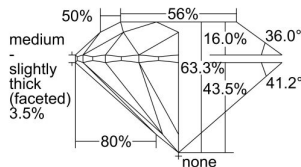

GIA®

FACSIMILE

GIA REPORT 3445385757

Verify this report at GIA.edu

GIA NATURAL DIAMOND DOSSIER®

August 16, 2022
GIA Report Number **3445385757**
Shape and Cutting Style ..... **Round Brilliant**
Measurements ..... **5.05 - 5.08 x 3.21 mm**

GRADING RESULTS

Carat Weight ..... **0.51 carat**
Color Grade ..... **G**
Clarity Grade **S12**
Cut Grade ..... **Excellent**

ADDITIONAL GRADING INFORMATION

Polish ..... **Excellent**
Symmetry ..... **Excellent**
Fluorescence ..... **None**
Clarity Characteristics ..... **Cloud**
Inscription(s): **GIA 3445385757**

PROPORTIONS

Profile to actual proportions

GRADING SCALES

GIA COLOR SCALE

COLOURESS	D
	E
	F
	G
	H
	I
	J
NEAR COLOURESS	K
	L
FAIN	M
	N
	O
	P
VERY LIGHT	Q
	R
	S
	T
	U
	V
	W
	X
	Y
LIGHT	Z

GIA CLARITY SCALE

VERY VERY SLIGHTLY INCLUDED	FLAWLESS
	INTERNALLY FLAWLESS
VERY SLIGHTLY INCLUDED	VVS₁
	VVS₂
SLIGHTLY INCLUDED	VS₁
	VS₂
INCLUDED	I₁
	I₂
	I₃

GIA CUT SCALE

EXCELLENT
VERY GOOD
GOOD
FAIR
POOR