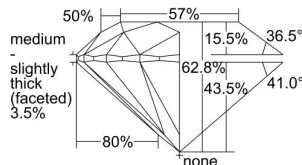

GIA®

FACSIMILE

GIA REPORT

3445442682

Verify this report at GIA.edu

GIA NATURAL DIAMOND DOSSIER®

September 02, 2022
GIA Report Number **3445442682**
Shape and Cutting Style ..... **Round Brilliant**
Measurements ..... **5.70 - 5.72 x 3.58 mm**

GRADING RESULTS

Carat Weight ..... **0.72 carat**
Color Grade ..... **I**
Clarity Grade **VS1**
Cut Grade ..... **Excellent**

ADDITIONAL GRADING INFORMATION

Polish ..... **Excellent**
Symmetry ..... **Excellent**
Fluorescence ..... **Strong Blue**
Clarity Characteristics ..... **Cloud, Pinpoint**
Inscription(s): **GIA 3445442682**

PROPORTIONS

Profile to actual proportions

GRADING SCALES

GIA COLOR SCALE	GIA CLARITY SCALE	GIA CUT SCALE	
D	FLAWLESS	EXCELLENT	
E	INTERNALLY FLAWLESS		
F		VVS₁	VERY GOOD
G	VVS₂		
H	VS₁	GOOD	
I	VS₂		
J	SI₁	FAIR	
K	SI₂		
L	I₁	POOR	
M	I₂		
N	I₃		
O			
P			
Q			
R			
S			
T			
U			
V			
W			
X			
Y			
Z