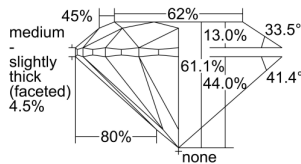

GIA®

FACSIMILE

GIA REPORT 3445452901

Verify this report at GIA.edu

GIA NATURAL DIAMOND DOSSIER®

August 24, 2022
GIA Report Number 3445452901
Shape and Cutting Style ..... Round Brilliant
Measurements ..... 4.26 - 4.29 x 2.61 mm

GRADING RESULTS

Carat Weight ..... 0.29 carat
Color Grade ..... E
Clarity Grade VS1
Cut Grade ..... Excellent

ADDITIONAL GRADING INFORMATION

Polish ..... Excellent
Symmetry ..... Excellent
Fluorescence ..... None
Clarity Characteristics ..... Cloud, Pinpoint
Inscription(s): GIA 3445452901

PROPORTIONS

Profile to actual proportions

GRADING SCALES

GIA COLOR SCALE	GIA CLARITY SCALE	GIA CUT SCALE	
D	FLAWLESS	EXCELLENT	
E	INTERNALLY FLAWLESS		
F		VVS₁	VERY GOOD
G	VVS₂		
H	VS₁	GOOD	
I	VS₂		
J	SI₁	FAIR	
K	SI₂		
L	I₁	POOR	
M			
N			
O	I₂		
P			
Q	I₃		
R			
S			
T			
U			
V			
W			
X			
Y			
Z