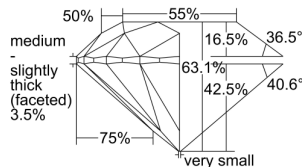

GIA®

FACSIMILE

GIA REPORT 3445459984

Verify this report at GIA.edu

GIA NATURAL DIAMOND DOSSIER®

August 23, 2022
GIA Report Number 3445459984
Shape and Cutting Style ..... Round Brilliant
Measurements ..... 6.09 - 6.13 x 3.85 mm

GRADING RESULTS

Carat Weight ..... 0.90 carat
Color Grade ..... E
Clarity Grade VS1
Cut Grade ..... Excellent

ADDITIONAL GRADING INFORMATION

Polish ..... Excellent
Symmetry ..... Excellent
Fluorescence ..... None
Clarity Characteristics ..... Crystal, Feather, Pinpoint
Inscription(s): GIA 3445459984

PROPORTIONS

Profile to actual proportions

GRADING SCALES

GIA COLOR SCALE	GIA CLARITY SCALE	GIA CUT SCALE	
D	FLAWLESS	EXCELLENT	
E	INTERNALLY FLAWLESS		
F		VVS₁	VERY GOOD
G	VVS₂		
H	VS₁	GOOD	
I	VS₂		
J	SI₁	FAIR	
K	SI₂		
L	I₁	POOR	
M	I₂		
N	I₃		
O			
P			
Q			
R			
S			
T			
U			
V			
W			
X			
Y			
Z