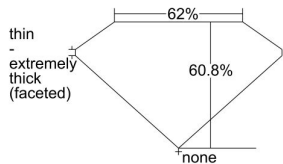

GIA®

FACSIMILE

GIA REPORT 3445517269

Verify this report at GIA.edu

GIA NATURAL DIAMOND DOSSIER®

September 02, 2022
GIA Report Number 3445517269
Shape and Cutting Style ..... Heart Brilliant
Measurements ..... 5.61 x 6.54 x 3.97 mm

GRADING RESULTS

Carat Weight ..... 0.90 carat
Color Grade ..... G
Clarity Grade S11

ADDITIONAL GRADING INFORMATION

Polish ..... Excellent
Symmetry ..... Very Good
Fluorescence ..... None
Clarity Characteristics.. **Twining Wisp, Crystal, Indented Natural**
Inscription(s): GIA 3445517269

PROPORTIONS

Profile not to actual proportions

GRADING SCALES

GIA COLOR SCALE		GIA CLARITY SCALE			
COLORLESS	D	VERY VERY SLIGHTLY INCLUDED	FLAWLESS		
	E		INTERNALLY FLAWLESS		
	F	VERY SLIGHTLY INCLUDED	VVS₁		
	G		VVS₂		
	H		VS₁		
	NEAR COLORLESS	I	SLIGHTLY INCLUDED	VS₂	
		J		S1₁	
		FAINT	K	INCLUDED	S1₂
			L		I₁
			M		I₂
VERT LIGHT	N	LIGHT	I₃		
	O				
	P				
	Q				
	R