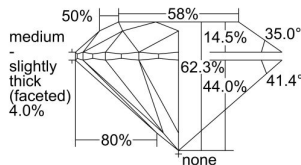

GIA®

FACSIMILE

GIA REPORT

3445541361

Verify this report at GIA.edu

GIA NATURAL DIAMOND DOSSIER®

September 01, 2022
GIA Report Number **3445541361**
Shape and Cutting Style ..... **Round Brilliant**
Measurements ..... **3.60 - 3.63 x 2.25 mm**

GRADING RESULTS

Carat Weight ..... **0.18 carat**
Color Grade ..... **D**
Clarity Grade **S11**
Cut Grade ..... **Excellent**

ADDITIONAL GRADING INFORMATION

Polish ..... **Excellent**
Symmetry ..... **Excellent**
Fluorescence ..... **None**
Clarity Characteristics ..... **Crystal**
Inscription(s): **GIA 3445541361**

PROPORTIONS

Profile to actual proportions

GRADING SCALES

GIA COLOR SCALE

COLORED	D
	E
	F
	G
	H
	I
	J
NEAR COLORLESS	K
	L
	M
Faint	N
	O
	P
	Q
	R
	S
	T
	U
	V
	W
	X
	Y
Light	Z

GIA CLARITY SCALE

FLAWLESS	INTERNAL FLAWLESS	
		FLAWLESS
VERY VERY SLIGHTLY INCLUDED	VVS₁	
	VVS₂	
VERY SLIGHTLY INCLUDED	VS₁	
	VS₂	
SLIGHTLY INCLUDED	SI₁	
	SI₂	
INCLUDED	I₁	
	I₂	
	I₃	

GIA CUT SCALE

EXCELLENT
VERY GOOD
GOOD
FAIR
POOR