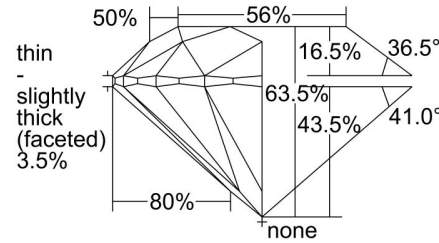

GIA NATURAL DIAMOND GRADING REPORT

September 05, 2022

GIA Report Number 3445558801

Shape and Cutting Style Round Brilliant

Measurements 7.54 - 7.61 x 4.81 mm

GRADING RESULTS

Carat Weight 1.70 carat

Color Grade J

PROPORTIONS

Profile to actual proportions

CLARITY CHARACTERISTICS

KEY TO SYMBOLS*

- Pinpoint

* Red symbols denote internal characteristics (inclusions). Green or black symbols denote external characteristics (blemishes). Diagram is an approximate representation of the diamond, and symbols shown indicate type, position, and approximate size of clarity characteristics. All clarity characteristics may not be shown. Details of finish are not shown.