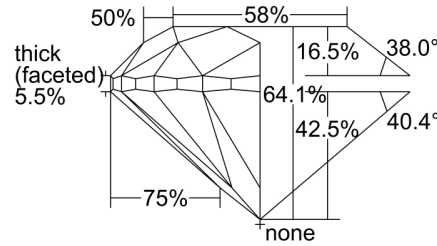

**GIA NATURAL DIAMOND GRADING REPORT**

September 08, 2022

GIA Report Number ..... 3445568083

Shape and Cutting Style ..... Round Brilliant

Measurements ..... 7.16 - 7.23 x 4.61 mm

**GRADING RESULTS**

Carat Weight ..... 1.55 carat

Color Grade ..... K, Faint Brown

Clarity Grade ..... SI2

Cut Grade ..... Very Good

**ADDITIONAL GRADING INFORMATION**

Polish ..... Very Good

Symmetry ..... Very Good

Fluorescence ..... None

Inscription(s): GIA 3445568083

**Comments:** Pinpoints, internal graining and surface graining are not shown.

**PROPORTIONS**

Profile to actual proportions

**CLARITY CHARACTERISTICS**

**KEY TO SYMBOLS\***

- Crystal
- ⊗ Cloud
- ∖ Needle

\* Red symbols denote internal characteristics (inclusions). Green or black symbols denote external characteristics (blemishes). Diagram is an approximate representation of the diamond, and symbols shown indicate type, position, and approximate size of clarity characteristics. All clarity characteristics may not be shown. Details of finish are not shown.