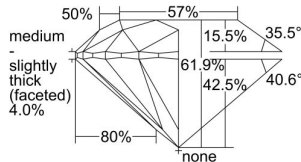

GIA®

FACSIMILE

GIA REPORT 3445604637

Verify this report at GIA.edu

GIA NATURAL DIAMOND DOSSIER®

September 07, 2022
GIA Report Number **3445604637**
Shape and Cutting Style ..... **Round Brilliant**
Measurements ..... **4.82 - 4.85 x 2.99 mm**

GRADING RESULTS

Carat Weight ..... **0.43 carat**
Color Grade ..... **D**
Clarity Grade **VVS1**
Cut Grade ..... **Excellent**

ADDITIONAL GRADING INFORMATION

Polish ..... **Excellent**
Symmetry ..... **Excellent**
Fluorescence ..... **None**
Clarity Characteristics..... **Cloud, Feather, Chip, Cavity**
Inscription(s): **GIA 3445604637**

PROPORTIONS

Profile to actual proportions

GRADING SCALES

GIA COLOR SCALE	GIA CLARITY SCALE	GIA CUT SCALE	
D	FLAWLESS	EXCELLENT	
E	INTERNALLY FLAWLESS		
F		VVS₁	VERY GOOD
G	VVS₂		
H	VS₁	GOOD	
I	VS₂		
J	SI₁	FAIR	
K	SI₂		
L	I₁	POOR	
M	I₂		
N	I₃		
O			
P			
Q			
R			
S			
T			
U			
V			
W			
X			
Y			
Z