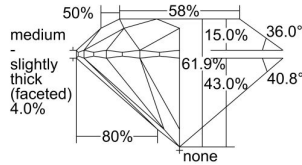

GIA®

FACSIMILE

GIA REPORT 3445692391

Verify this report at GIA.edu

GIA NATURAL DIAMOND DOSSIER®

September 16, 2022
GIA Report Number **3445692391**
Shape and Cutting Style ..... **Round Brilliant**
Measurements ..... **5.19 - 5.22 x 3.23 mm**

GRADING RESULTS

Carat Weight ..... **0.54 carat**
Color Grade ..... **F**
Clarity Grade **VS1**
Cut Grade ..... **Excellent**

ADDITIONAL GRADING INFORMATION

Polish ..... **Excellent**
Symmetry ..... **Excellent**
Fluorescence ..... **None**
Clarity Characteristics ..... **Crystal, Cloud, Needle**
Inscription(s): **GIA 3445692391**

PROPORTIONS

Profile to actual proportions