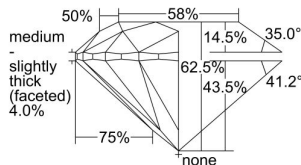

GIA®

FACSIMILE

GIA REPORT 3445701126

Verify this report at GIA.edu

GIA NATURAL DIAMOND DOSSIER®

September 15, 2022
GIA Report Number **3445701126**
Shape and Cutting Style ..... **Round Brilliant**
Measurements ..... **3.89 - 3.91 x 2.44 mm**

GRADING RESULTS

Carat Weight ..... **0.23 carat**
Color Grade ..... **I**
Clarity Grade **S11**
Cut Grade ..... **Excellent**

ADDITIONAL GRADING INFORMATION

Polish ..... **Very Good**
Symmetry ..... **Very Good**
Fluorescence ..... **Strong Blue**
Clarity Characteristics ..... **Crystal, Cloud**
Inscription(s): **GIA 3445701126**

PROPORTIONS

Profile to actual proportions

GRADING SCALES

GIA COLOR SCALE	GIA CLARITY SCALE	GIA CUT SCALE	
D	FLAWLESS	EXCELLENT	
E	INTERNALLY FLAWLESS		
F		VVS₁	VERY GOOD
G	VVS₂		
H	VS₁	GOOD	
I	VS₂		
J	S1₁	FAIR	
K	S1₂		
L	I₁	POOR	
M	I₂		
N	I₃		
O			
P			
Q			
R			
S			
T			
U			
V			
W			
X			
Y			
Z